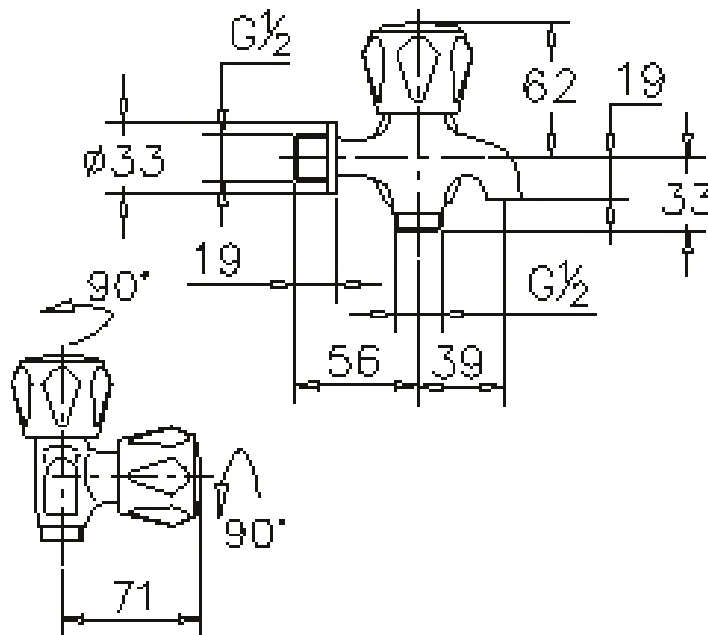

Brand : CAE, China
 Name : Double tap knob handles
 Item Code : 91.8004C SP
 Color / Finish: Chrome Plated
 Dimensions : 95 mm height

Product info:

- Double bib tap ½
- With 1 hose connection ½

Flushing of pipe must be done before fittings are installed. Failure to do so voids the warranty.
 Follow cleaning instructions and avoid using any harmful chemicals.
 All information is for reference only. Installation shall always be based on the specs provided with actual delivered items.
 For more info, visit www.sanitecph.com